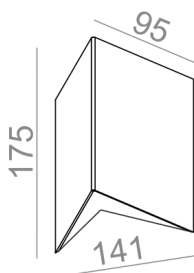

B&W

bw black-white	-62

Tolerance for dimensions

Warranty period 5 years