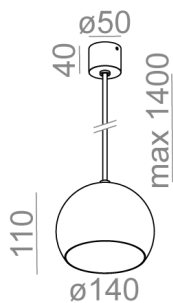

Last update on 2018-03-11 20:45. More details available at <https://www.aqform.com/en/50120>

GLOB simple suspended

GLOB simple zwieszany

Category: suspended
Power 40W (LED 6W)
Light source: Standard

Dimming: Phase-Control
Light source not included
Transformer not required.

STRUCTURE

black structure	-12	white structure	-13
gold structure	-19		

ADDITIONAL

grey	-16	copper	-17
------	-----	--------	-----

GLOSS

black gloss	-22	white gloss	-23
-------------	-----	-------------	-----