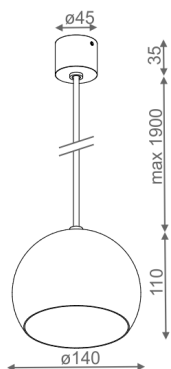

GLOSS

black gloss	-22	white gloss	-23

Tolerance for dimensions

Warranty period 2 years