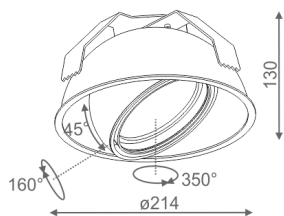

Tolerance for dimensions

Warranty period 2 years

GLOB Phase-Control recessed

30101-0000-T8-PH-xx

-xx finish option code from table below

AVAILABLE FINISHES:

MATT

alu matt	-01	black matt	-02
white matt	-03	anthracite structure	-18
gold structure	-19		

MIX

mix	-06		

GLOSS

black gloss	-22	white gloss	-23

B&W

bw black-white	-62		

W&B

bw white-black	-63