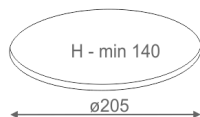

Tolerance for dimensions

Warranty period 2 years

GLOB Phase-Control recessed

30101-0000-T8-PH-xx

-xx finish option code from table below

AVAILABLE FINISHES:

MATT

alu matt	-01	black matt	-02
white matt	-03	anthracite structure	-18
gold structure	-19		

MIX

mix	-06		

GLOSS

black gloss	-22	white gloss	-23

B&W

bw black-white	-62		

W&B

bw white-black	-63