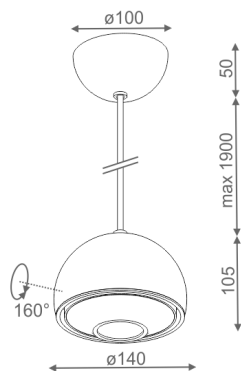

Tolerance for dimensions

Warranty period 5 years

AVAILABLE VERSIONS:

M927	Medium power - Medium power	2700K	CRI>90
M930	Medium power - Medium power	3000K	CRI>90
M940	Medium power - Medium power	4000K	CRI>90

AVAILABLE FINISHES:

MATT

alu matt	-01	black matt	-02
white matt	-03	anthracite structure	-18
gold structure	-19		

MIX

mix	-06		

GLOSS

black gloss	-22	white gloss	-23