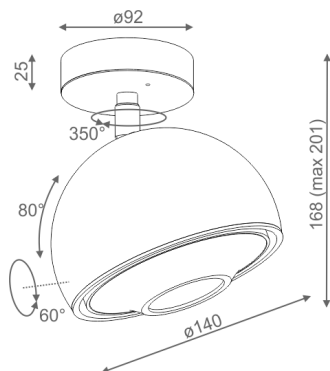

Tolerance for dimensions

Warranty period 5 years

AVAILABLE VERSIONS:

M927	Medium power - Medium power	2700K	CRI>90
M930	Medium power - Medium power	3000K	CRI>90
M940	Medium power - Medium power	4000K	CRI>90

AVAILABLE FINISHES:

MATT

alu matt	-01	black matt	-02
white matt	-03	anthracite structure	-18
gold structure	-19		

MIX

mix	-06		

GLOSS

black gloss	-22	white gloss	-23