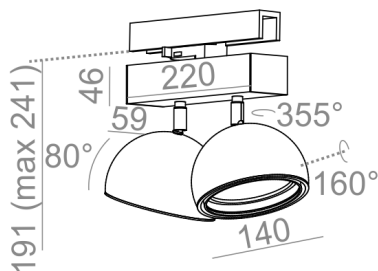

GLOSS

black gloss	-22	white gloss	-23

Tolerance for dimensions

Warranty period 2 years