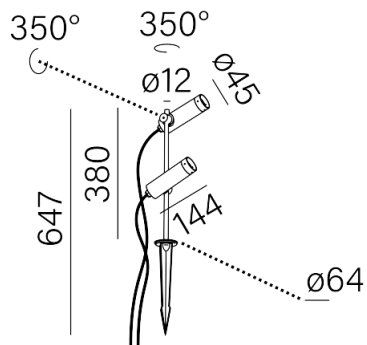

Last update on 2018-03-11 20:45. More details available at <https://www.aqform.com/en/DA2910>

Tolerance for dimensions ± 1 mm

Warranty period 5 years

DART x2 LED exterior upright

DART x2 LED exterior upright