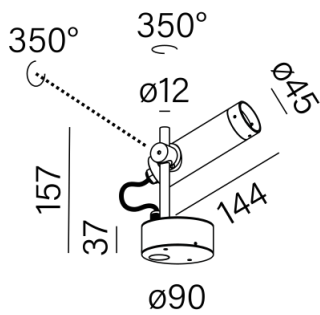

Last update on 2018-03-11 20:45. More details available at <https://www.aqform.com/en/DA0911>

DART LED exterior spot

DART LED exterior reflektor

Category: exterior

Light source: LED, integrated

Integrated light source

Gear included.

This product contains a light source of energy efficiency class F.

Tolerance for dimensions ± 1 mm

Warranty period 5 years

AVAILABLE FINISHES:

STRUCTURE