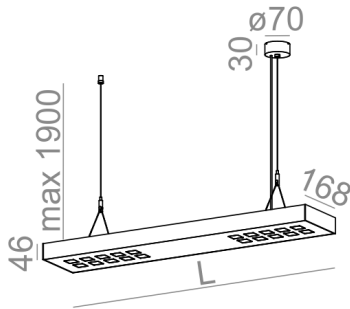

W&B

bw white-black	-63		

Tolerance for dimensions

Warranty period 5 years