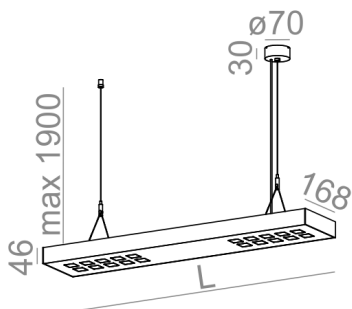

GLOSS

black gloss	-22	white gloss	-23

Tolerance for dimensions ± 1 mm

Warranty period 5 years