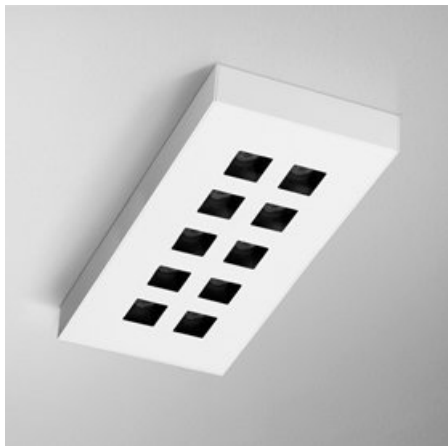

## DARK POINTS LED surface

### DARK POINTS LED natynkowy

Category: surface

Power dependent on version

Light source: LED, integrated

Dimming options: dependent on version

Integrated light source

Gear included.