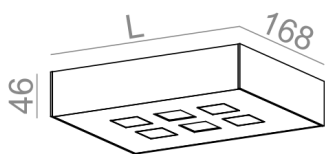

#### AVAILABLE LUMINAIRE LENGTH:

17 cm
22 cm
32 cm
85 cm
138 cm

Tolerance for dimensions

Warranty period 5 years