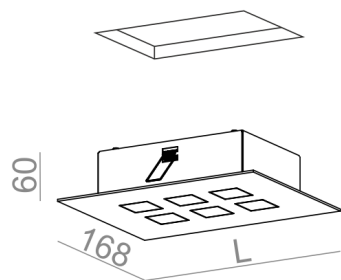

GLOSS

black gloss	-22	white gloss	-23

Tolerance for dimensions ± 1 mm

Warranty period 5 years