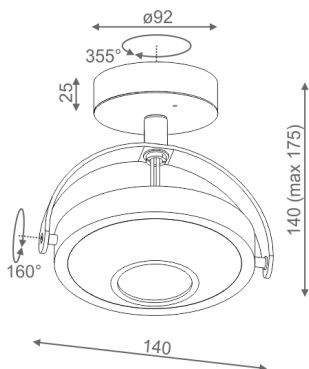

Tolerance for dimensions

Warranty period 5 years

AVAILABLE VERSIONS:

M927	Medium power - Medium power	2700K	CRI>90
M930	Medium power - Medium power	3000K	CRI>90
M940	Medium power - Medium power	4000K	CRI>90

AVAILABLE FINISHES:

MATT

alu matt	-01	black matt	-02
white matt	-03	anthracite structure	-18
gold structure	-19		

MIX

mix	-06		

GLOSS

black gloss	-22	white gloss	-23