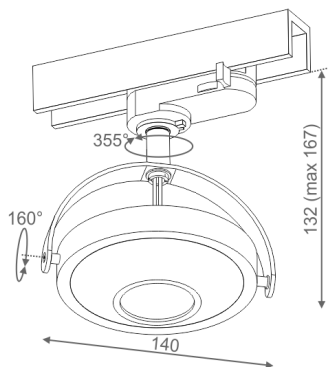

Tolerance for dimensions

Warranty period 5 years

AVAILABLE VERSIONS:

M927	Medium power - Medium power	2700K	CRI>90
M930	Medium power - Medium power	3000K	CRI>90
M940	Medium power - Medium power	4000K	CRI>90

AVAILABLE FINISHES:

MATT

alu matt	-01	black matt	-02
white matt	-03	anthracite structure	-18
gold structure	-19		

MIX

mix	-06		

GLOSS

black gloss	-22	white gloss	-23