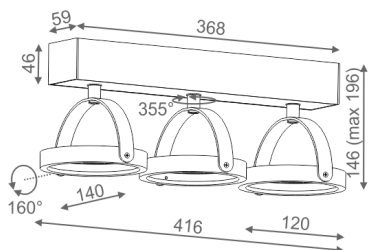

GLOSS

black gloss	-22	white gloss	-23

Tolerance for dimensions

Warranty period 2 years