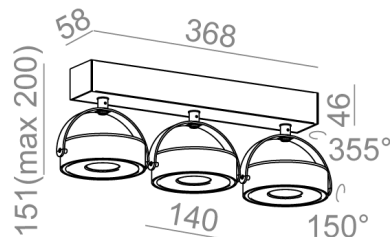

AVAILABLE VERSIONS:

L927	Low power - Low power	2700K	CRI>90
M927	Medium power - Medium power	2700K	CRI>90
L930	Low power - Low power	3000K	CRI>90
M930	Medium power - Medium power	3000K	CRI>90
L940	Low power - Low power	4000K	CRI>90
M940	Medium power - Medium power	4000K	CRI>90

AVAILABLE FINISHES:

MIX

mix	-06

STRUCTURE

black structure	-12	white structure	-13
gold structure	-19		

ADDITIONAL

grey	-16	copper	-17

Tolerance for dimensions ± 1 mm

Warranty period 5 years