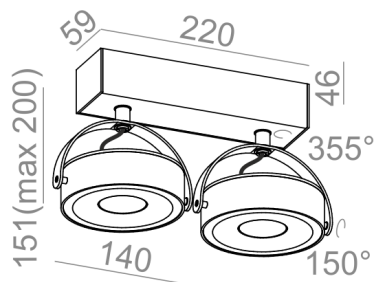

AVAILABLE VERSIONS:

L927	Low power - Low power	2700K	CRI>90
M927	Medium power - Medium power	2700K	CRI>90
L930	Low power - Low power	3000K	CRI>90
M930	Medium power - Medium power	3000K	CRI>90
L940	Low power - Low power	4000K	CRI>90
M940	Medium power - Medium power	4000K	CRI>90

AVAILABLE FINISHES:

MATT

alu matt	-01	black matt	-02
white matt	-03	grey	-16
anthracite structure	-18	gold structure	-19

MIX

mix	-06

Tolerance for dimensions

Warranty period 5 years