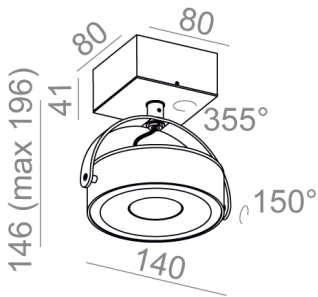

CERES 111 plus QRLED spot

CERES 111 plus QRLED reflektor

Category: spotlights

Power dependent on version

Light source: LED, integrated

Dimming options: Phase-Control

Integrated light source

Gear included.

On request CRI 97.

AVAILABLE FINISHES:

MATT MIX

Tolerance for dimensions

Warranty period 5 years

AVAILABLE VERSIONS:

L927	Low power - Low power	2700K	CRI>90
M927	Medium power - Medium power	2700K	CRI>90
L930	Low power - Low power	3000K	CRI>90
M930	Medium power - Medium power	3000K	CRI>90
L940	Low power - Low power	4000K	CRI>90
M940	Medium power - Medium power	4000K	CRI>90