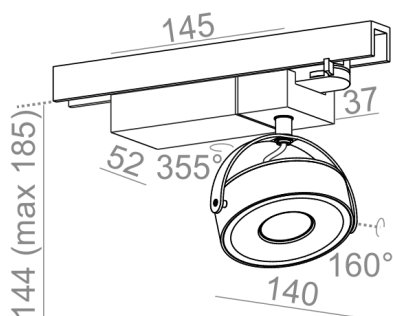

AVAILABLE VERSIONS:

L927	Low power - Low power	2700K	CRI>90
M927	Medium power - Medium power	2700K	CRI>90
L930	Low power - Low power	3000K	CRI>90
M930	Medium power - Medium power	3000K	CRI>90
L940	Low power - Low power	4000K	CRI>90
M940	Medium power - Medium power	4000K	CRI>90

AVAILABLE FINISHES:

MATT

alu matt	-01	black matt	-02
white matt	-03	grey	-16
anthracite structure	-18	gold structure	-19

MIX

mix	-06

Tolerance for dimensions

Warranty period 5 years