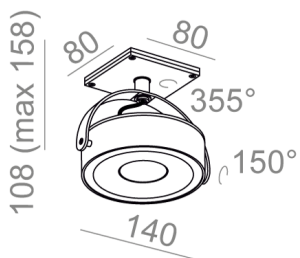

MIX

mix	-06

Tolerance for dimensions

Warranty period 5 years