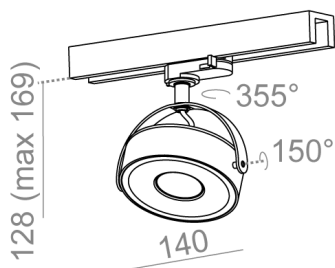

ADDITIONAL

grey	-16	copper	-17

Tolerance for dimensions ± 1 mm

Warranty period 5 years