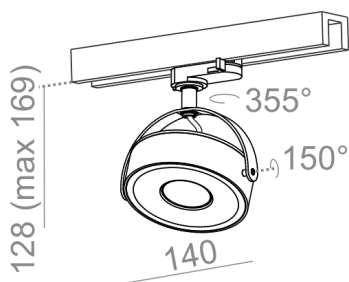

MIX

mix	-06

Tolerance for dimensions

Warranty period 5 years