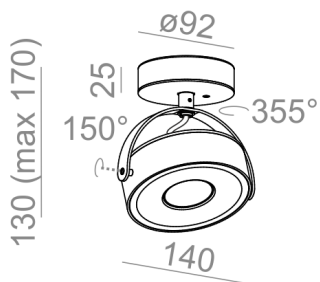

MIX

mix	-06

Tolerance for dimensions

Warranty period 5 years