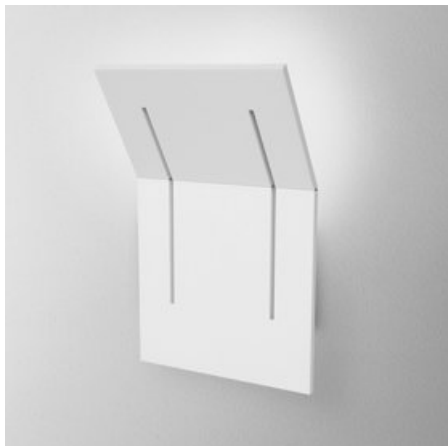

## CAMBER square rift LED wall

### CAMBER square rift LED kinkiet

Category: wall

Power 6,5W

Light source: LED, integrated

Integrated light source

Gear included.