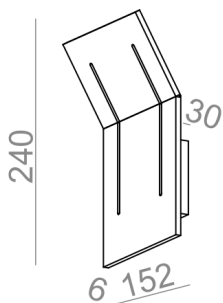

GLOSS

black gloss	-22	white gloss	-23

Tolerance for dimensions

Warranty period 5 years