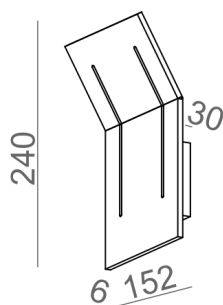

GLOSS

black gloss	-22	white gloss	-23

Tolerance for dimensions

Warranty period 5 years