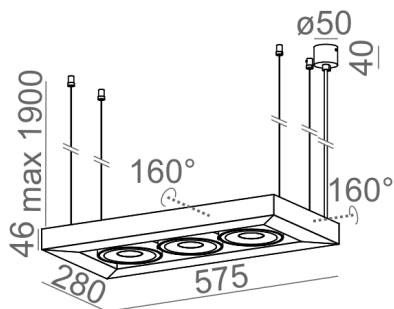

Tolerance for dimensions

Warranty period 5 years

AVAILABLE VERSIONS:

L927	Low power - Low power	2700K	CRI>90
M927	Medium power - Medium power	2700K	CRI>90
L930	Low power - Low power	3000K	CRI>90
M930	Medium power - Medium power	3000K	CRI>90
L940	Low power - Low power	4000K	CRI>90
M940	Medium power - Medium power	4000K	CRI>90

AVAILABLE FINISHES:

MATT

alu matt	-01	black matt	-02
white matt	-03	grey	-16
anthracite structure	-18	gold structure	-19

MIX

mix	-06