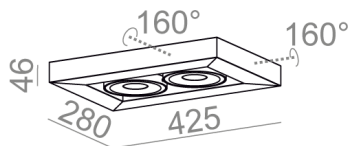

AVAILABLE FINISHES:

MATT

alu matt	-01	black matt	-02
white matt	-03	anthracite structure	-18
gold structure	-19		

MIX

mix	-06		

Tolerance for dimensions

Warranty period 5 years