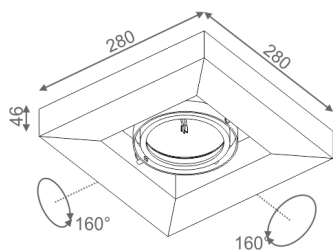

W&B

bw white-black	-63		
----------------	-----	--	--

Tolerance for dimensions

Warranty period 2 years