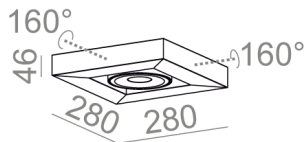

MIX

mix	-06

Tolerance for dimensions

Warranty period 5 years