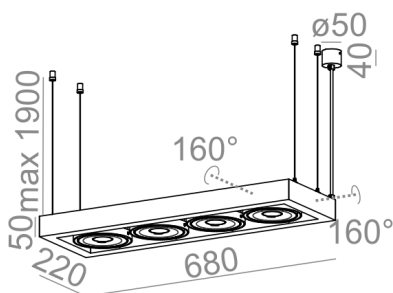

CADRA 111x4 QRLED 230V suspended

CADRA 111x4 QRLED 230V zwieszana

Category: suspended

Power 4x dependent on version

Light source: LED, integrated

Dimming: Phase-Control

Integrated light source

Gear not required.

AVAILABLE FINISHES:

MATT MIX

Tolerance for dimensions

Warranty period 5 years

AVAILABLE VERSIONS:

H927	High power - High power	2700K	CRI>90
M927	Medium power - Medium power	2700K	CRI>90
H930	High power - High power	3000K	CRI>90
M930	Medium power - Medium power	3000K	CRI>90
H940	High power - High power	4000K	CRI>90
M940	Medium power - Medium power	4000K	CRI>90