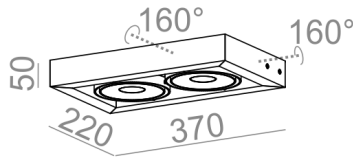

AVAILABLE FINISHES:

MATT

alu matt	-01	black matt	-02
white matt	-03	grey	-16
anthracite structure	-18	gold structure	-19

MIX

mix	-06

Tolerance for dimensions

Warranty period 5 years