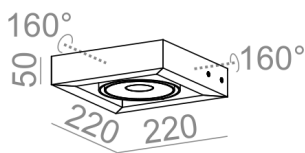

MIX

mix	-06

Tolerance for dimensions

Warranty period 5 years