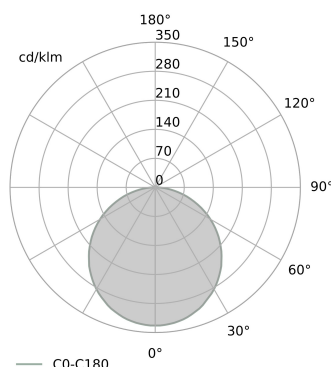

Technical drawing

Illustrative pictures

Photometric curves

General information

Category: track lighting

Integrated light source

Gear included

Warranty:

CRI>90

POWER

luminaire: 26.5W

light source: 23W

OPTICS TYPE

opal

DIMMING

AQsmart

DIMENSIONS

height: 60mm

diameter: 320mm

Finish

white

Creation date: 2026-05-15 12:01:02

AQUAFORM Inc. sp. z o.o.

Przemysłowa 12-14, 32-070 Czernichów, PL, +48 12 270 21 22, biuro@aqform.com, <https://www.aqform.com>