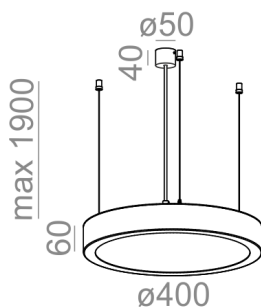

Last update on 2018-03-11 20:45. More details available at <https://www.aqform.com/en/BL0115>

BLOS round 40 LED suspended

BLOS round 40 LED zwieszany

Category: suspended

Power dependent on version

Light source: LED, integrated

Integrated light source

Gear included.

AVAILABLE FINISHES:

MATT GLOSS

AVAILABLE VERSIONS:

L927	Low power - Low power	2700K	CRI>90
M927	Medium power - Medium power	2700K	CRI>90
L930	Low power - Low power	3000K	CRI>90
M930	Medium power - Medium power	3000K	CRI>90
L940	Low power - Low power	4000K	CRI>90
M940	Medium power - Medium power	4000K	CRI>90