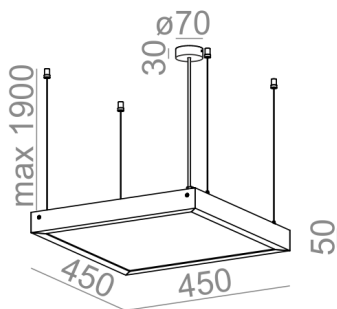

Tolerance for dimensions

Warranty period 5 years

AVAILABLE VERSIONS:

L927	Low power - Low power	2700K	CRI>90
M927	Medium power - Medium power	2700K	CRI>90
L930	Low power - Low power	3000K	CRI>90
M930	Medium power - Medium power	3000K	CRI>90
L940	Low power - Low power	4000K	CRI>90
M940	Medium power - Medium power	4000K	CRI>90

AVAILABLE FINISHES:

MATT

alu matt	-01	black matt	-02
white matt	-03	anthracite structure	-18
gold structure	-19		

GLOSS

black gloss	-22	white gloss	-23