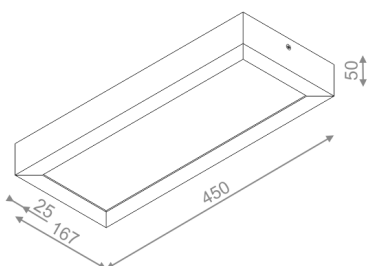

GLOSS

black gloss	-22	white gloss	-23

Tolerance for dimensions

Warranty period 5 years