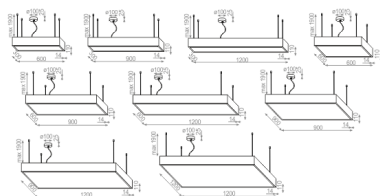

AVAILABLE VERSIONS:

A927	Adjustable	2700K	CRI>90
A930	Adjustable	3000K	CRI>90
A940	Adjustable	4000K	CRI>90
M962	Medium power - Medium power	2700-6500K	CRI>90

AVAILABLE LUMINAIRE DIMENSIONS:

30x60 cm
30x90 cm
30x120 cm
60x60 cm
60x90 cm
60x120 cm
90x90 cm
90x120 cm
120x120 cm

Tolerance for dimensions

Warranty period 5 years

AVAILABLE FINISHES:

MATT

alu matt	-01	black matt	-02
white matt	-03	anthracite structure	-18
gold structure	-19