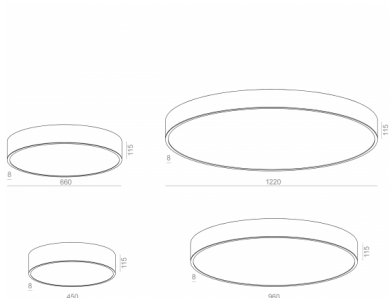

AVAILABLE VERSIONS:

A930	Adjustable	3000K	CRI>90
A940	Adjustable	4000K	CRI>90

AVAILABLE LUMINAIRE DIAMETER:

45 cm
66 cm
96 cm
122 cm

AVAILABLE FINISHES:

STRUCTURE

black structure	-12	white structure	-13
gold structure	-19		

ADDITIONAL

grey	-16	copper	-17

Tolerance for dimensions $\pm$ 1mm

Warranty period 5 years