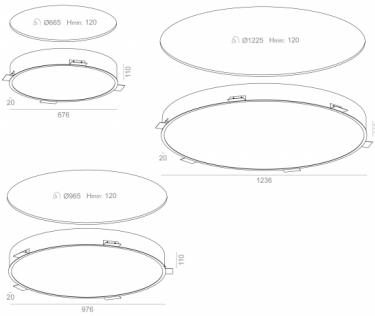

Last update on 2018-03-11 20:45. More details available at <https://www.aqform.com/en/BS1113>

BIG SIZE next round LED recessed

BIG SIZE next round LED wpuszczany

Category: recessed

Power dependent on version

Light source: LED, integrated

Dimming options: DALI, switchDIM, AQsmart

Integrated light source

Gear included.

4 power and luminous flux option.

AVAILABLE FINISHES:

STRUCTURE ADDITIONAL

Tolerance for dimensions ± 1mm

Warranty period 5 years

AVAILABLE VERSIONS:

A930	Adjustable	3000K	CRI>90
A940	Adjustable	4000K	CRI>90

AVAILABLE LUMINAIRE DIAMETER:

67 cm
97 cm
124 cm

AVAILABLE FINISHES:

STRUCTURE

black structure	-12	white structure	-13
-----------------	-----	-----------------	-----