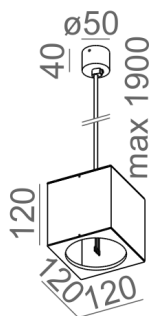

GLOSS

black gloss	-22	white gloss	-23

Tolerance for dimensions

Warranty period 2 years