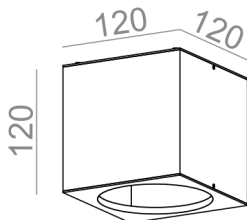

GLOSS

black gloss	-22	white gloss	-23

Tolerance for dimensions ± 1 mm

Warranty period 2 years