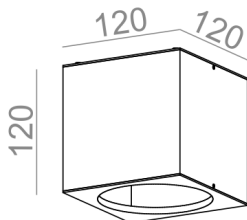

GLOSS

black gloss	-22	white gloss	-23

Tolerance for dimensions

Warranty period 2 years