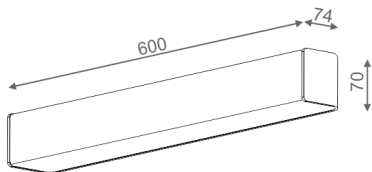

GLOSS

black gloss	-22	white gloss	-23

Tolerance for dimensions

Warranty period 2 years