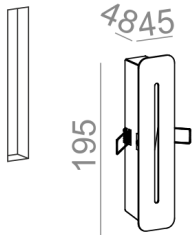

Tolerance for dimensions

Warranty period 5 years