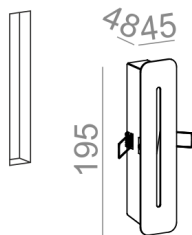

GLOSS

black gloss	-22	white gloss	-23

Tolerance for dimensions ± 1 mm

Warranty period 5 years