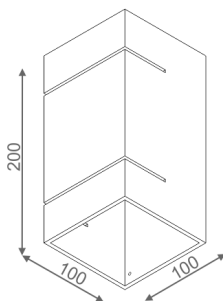

GLOSS

black gloss	-22	white gloss	-23

Tolerance for dimensions

Warranty period 2 years