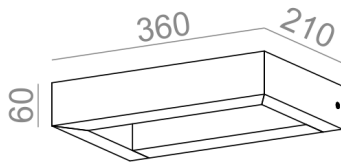

GLOSS

black gloss	-22	white gloss	-23

Tolerance for dimensions

Warranty period 5 years