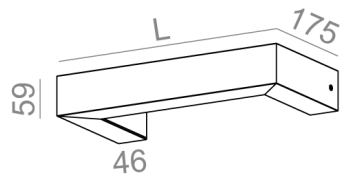

Last update on 2018-03-11 20:45. More details available at <https://www.aqform.com/en/BA0012>

BASET LED wall

BASET LED kinkiet

Category: wall

Power dependent on version

Light source: LED, integrated

Integrated light source

Gear included.

AVAILABLE FINISHES:

GLOSS STRUCTURE ADDITIONAL

AVAILABLE VERSIONS:

L927	Low power - Low power	2700K	CRI>90
M927	Medium power - Medium power	2700K	CRI>90
L930	Low power - Low power	3000K	CRI>90
M930	Medium power - Medium power	3000K	CRI>90
L940	Low power - Low power	4000K	CRI>90
M940	Medium power - Medium power	4000K	CRI>90

AVAILABLE LUMINAIRE LENGTH:

36 cm
68 cm
98 cm

Tolerance for dimensions ± 1 mm

Warranty period 5 years

AVAILABLE FINISHES:

STRUCTURE

black structure	-12	white structure	-13
gold structure	-19		

ADDITIONAL