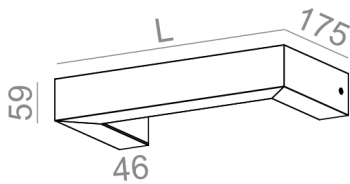

AVAILABLE LUMINAIRE LENGTH:

36 cm
68 cm
98 cm

AVAILABLE FINISHES:

MATT

alu matt	-01	black matt	-02
white matt	-03	anthracite structure	-18
gold structure	-19		

GLOSS

black gloss	-22	white gloss	-23
-------------	-----	-------------	-----