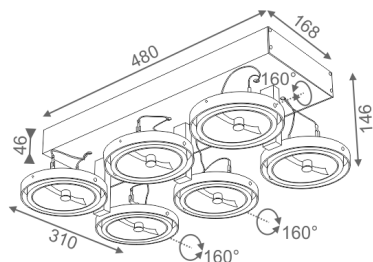

GLOSS

black gloss	-22	white gloss	-23

Tolerance for dimensions

Warranty period 2 years