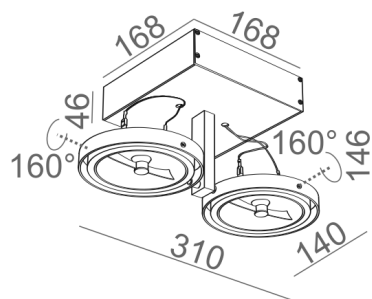

GLOSS

black gloss	-22	white gloss	-23

Tolerance for dimensions

Warranty period 2 years