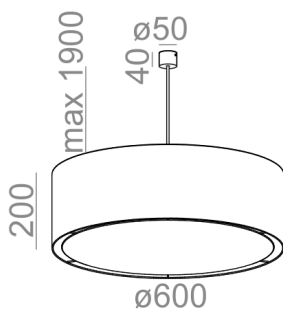

Last update on 2018-03-11 20:45. More details available at <https://www.aqform.com/en/59713>

ARM 60 suspended

ARM 60 zwieszany

Category: suspended

Power 3x 42W (3x LED 12W)

Light source: Standard

Dimming: Phase-Control

Light source not included

Transformer not required.

AVAILABLE FINISHES:

MATT GLOSS

ARM 60 Phase-Control suspended

59713-0000-U8-PH-xx

-xx finish option code from table below

AVAILABLE FINISHES:

MATT

alu matt	-01	black matt	-02
white matt	-03	anthracite structure	-18
gold structure	-19		

GLOSS

black gloss	-22	white gloss	-23
-------------	-----	-------------	-----

Tolerance for dimensions

Warranty period 2 years