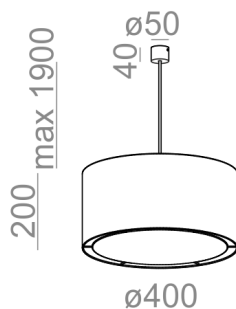

GLOSS

black gloss	-22	white gloss	-23

Tolerance for dimensions

Warranty period 2 years