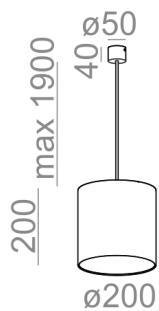

### ARM 20 zwieszany

Category: suspended  
Power 42W (LED 12W)  
Light source: Standard

Dimming: Phase-Control  
Light source not included  
Transformer not required.

**AVAILABLE FINISHES:**

MATT GLOSS

ARM 20 Phase-Control suspended

59711-0000-U8-PH-xx

-xx finish option code from table below

**AVAILABLE FINISHES:**

**MATT**

alu matt	-01	black matt	-02
white matt	-03	anthracite structure	-18
gold structure	-19		

**GLOSS**

black gloss	-22	white gloss	-23
-------------	-----	-------------	-----