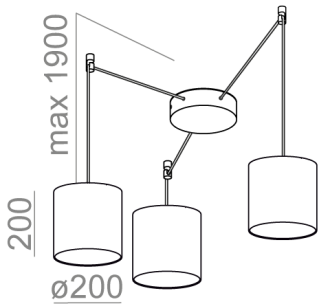

AVAILABLE FINISHES:

MATT

ARM 20 spider Phase-Control suspended

50591-0000-U8-PH-xx

-xx finish option code from table below

AVAILABLE FINISHES:

MATT

| | | | |
|----------------|-----|----------------------|-----|
| alu matt | -01 | black matt | -02 |
| white matt | -03 | anthracite structure | -18 |
| gold structure | -19 | | |